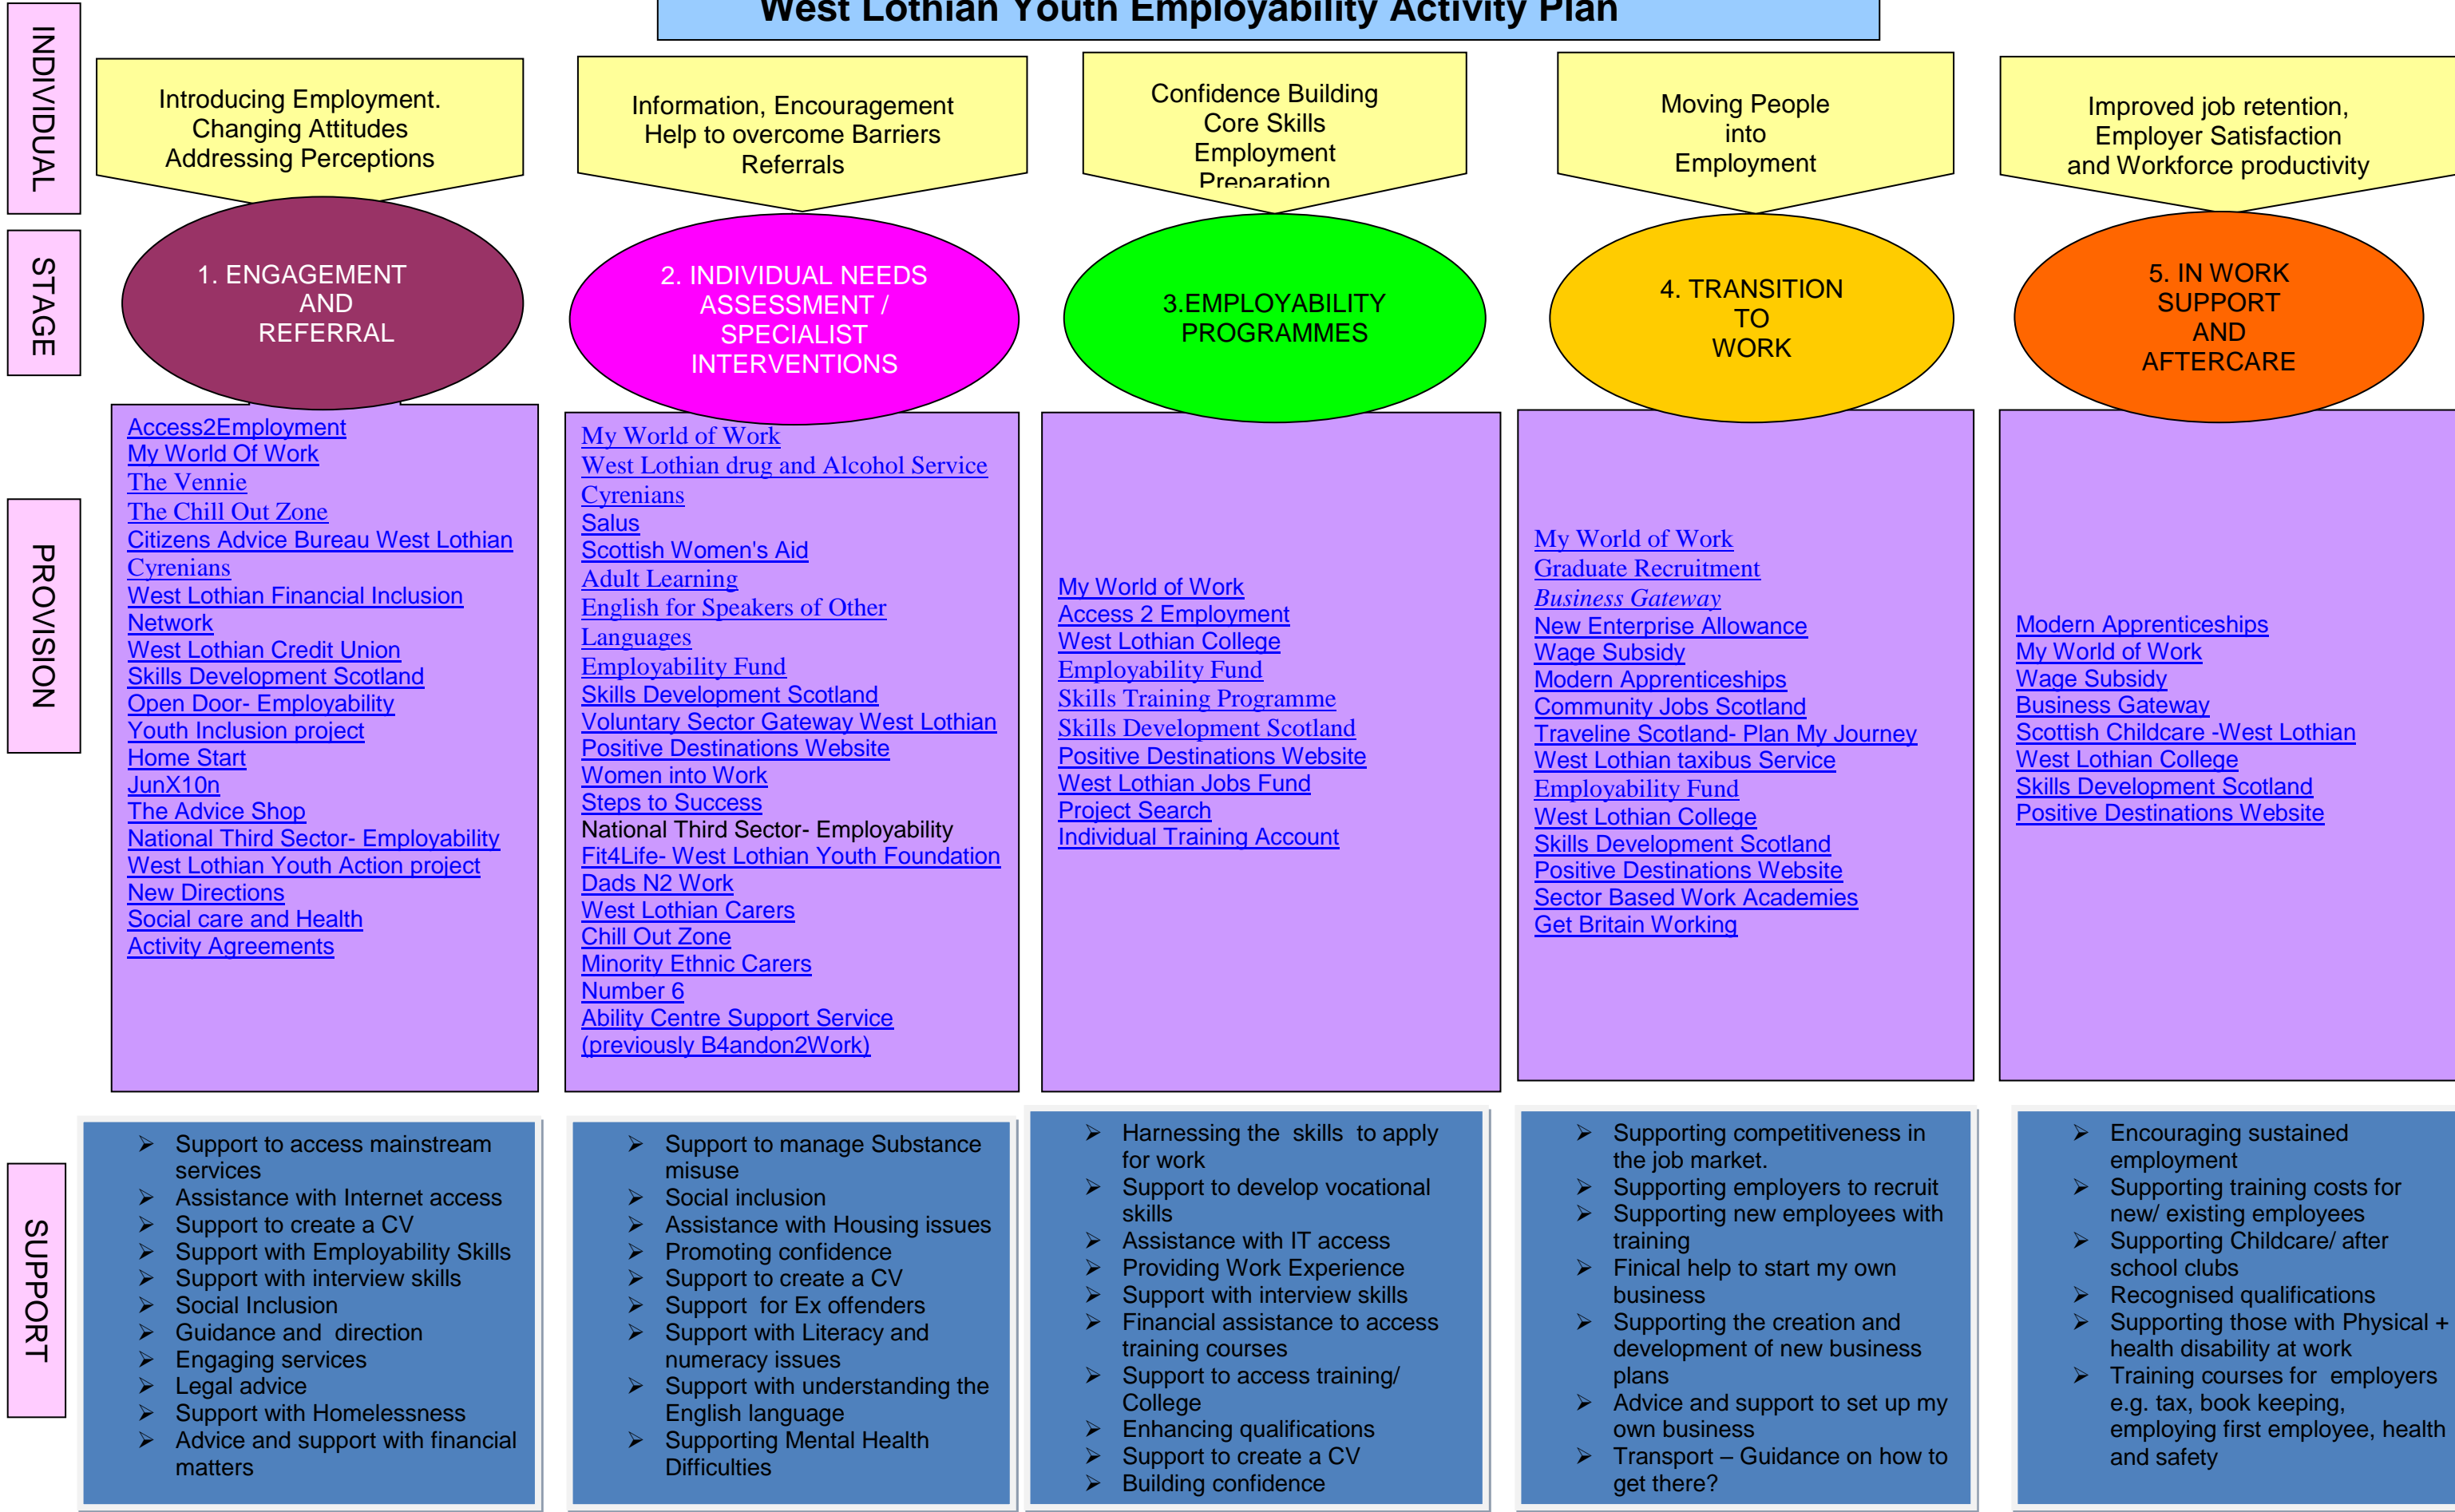

West Lothian Youth Employability Activity Plan

Delivering the right provision at the right time to the right individual by the right provider to enable them to progress on their employment journey.